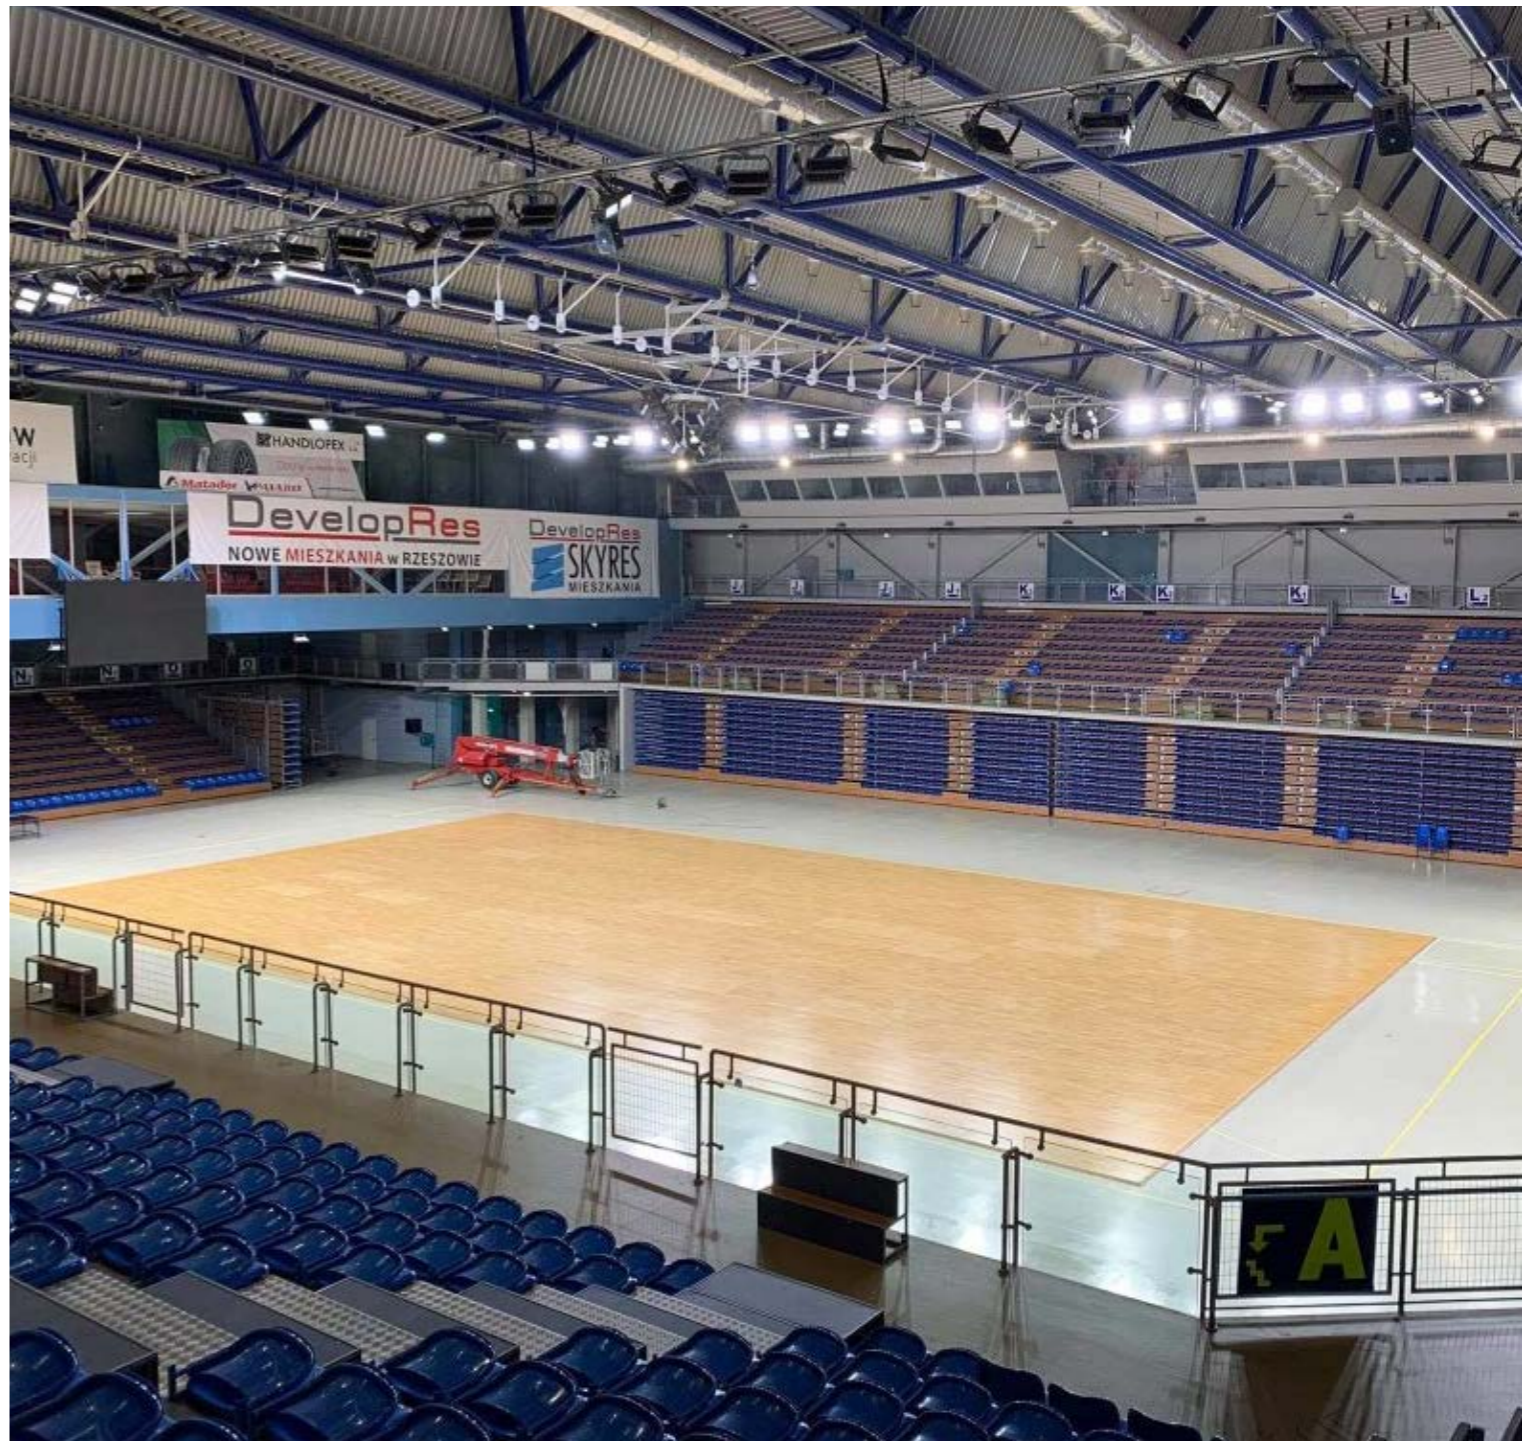

Puskás Aréna Budapest, Hungary